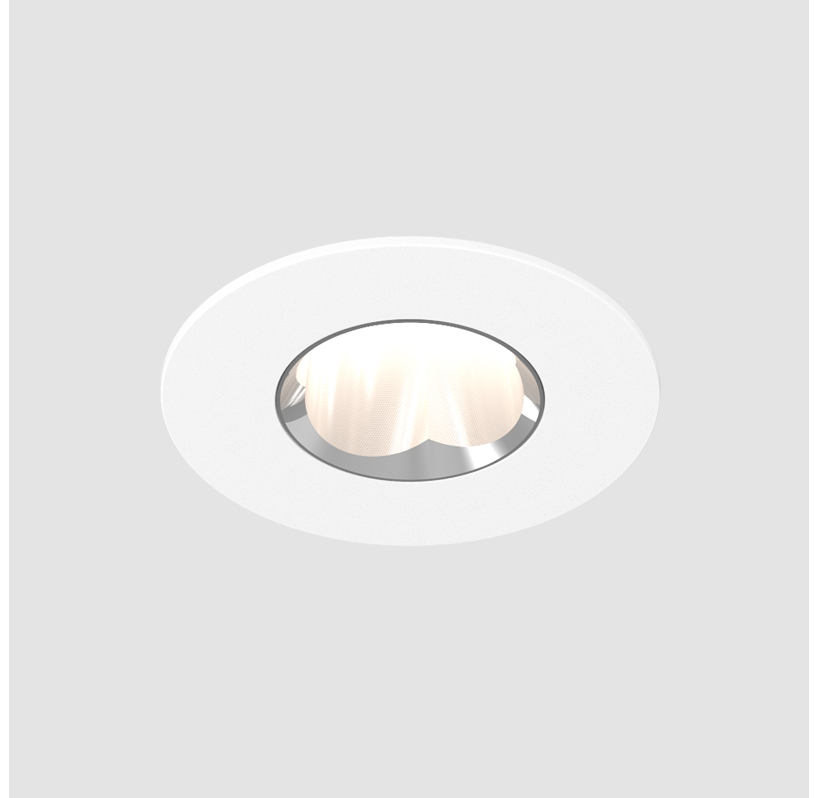

PHYSICAL

Shape: Round
Diameter (mm): 75
Diameter (in): 2 15/16
Height (mm): 101
Height (in): 4
Ceiling Thickness (mm): 10 / 12.5 / 15 / 25
Ceiling Thickness (in): 3/8 or 1/2 or 9/16 or 1
Min. Recessing Depth (mm): 105
Min. Recessing Depth (in): 4 1/8
Light Distribution: Downlight
Diffuser: Lens Pack - Spread Lens / Linear Spread Lens / Honeycomb Louver
Fixture Finish: SSR / BKV / CWI / CRY / HAB / UFT / ITA / RUA / FTG / MYG / LOD / PUS / FRO / FUP / KIA / POP / BLS / SPG / MEY / GOH / GUM / CHC / COM / ABZ / JAG / OBR / MOS / ROR
Fixture Material: Aluminum Die Cast
Cut-out Measurements: D. - 68mm / 2 11/16"

ELECTRICAL

Lamp Type: LED (Zhaga Standard)
Input Wattage (W): 24
Total Output Wattage (W): 21.8
Dimming: Tri-Mode (Non-Dimming and Phase Dimming (120Vac only) and 0-10V Dimming)
Driver Included: No
Driver Location: Recessed Housing
Driver Type: Constant Current - Universal
Driver Class: Class 2
Housing: ENCP1
Input Voltage (V): 120 - 277
Constant Current (MA): 500mA

LED

Number of LEDs: 1
Color Temperature (°K): 2700 / 3000 / 3500 / 4000
Max. Delivered Lumen (lm): 2055 / 2128 / 2228 / 2248
Nominal Lumen (lm): 2341 / 2424 / 2537 / 2561
CRI: >90 CRI
Lamp Life (hrs): 50000

OPTICAL

Reflector°: 50

RATINGS AND CERTIFICATIONS

Certified By: Certified for North American Standards
IP rating: IP20