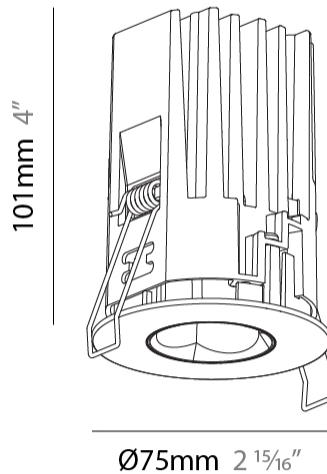

PHYSICAL

Shape: Round
Diameter (mm): 75
Diameter (in): 2 15/16
Height (mm): 101
Height (in): 4
Ceiling Thickness (mm): 10 / 12.5 / 15 / 25
Ceiling Thickness (in): 3/8 or 1/2 or 9/16 or 1
Min. Recessing Depth (mm): 105
Min. Recessing Depth (in): 4 1/8
Light Distribution: Downlight
Diffuser: Lens Pack - Spread Lens / Linear Spread Lens / Honeycomb Louver
Fixture Finish: SSR / BKV / CWI / CRY / HAB / UFT / ITA / RUA / FTG / MYG / LOD / PUS / FRO / FUP / KIA / POP / BLS / SPG / MEY / GOH / GUM / CHC / COM / ABZ / JAG / OBR / MOS / ROR
Fixture Material: Aluminum Die Cast
Cut-out Measurements: D. - 68mm / 2 11/16"

ELECTRICAL

Lamp Type: LED (Zhaga Standard)
Input Wattage (W): 24
Total Output Wattage (W): 21.8
Dimming: Tri-Mode (Non-Dimming and Phase Dimming (120Vac only) and 0-10V Dimming)
Driver Included: No
Driver Location: Recessed Housing
Driver Type: Constant Current - Universal
Driver Class: Class 2
Housing: ENCP1
Input Voltage (V): 120 - 277
Constant Current (MA): 500mA

LED

Number of LEDs: 1
Color Temperature (°K): 2700 / 3000 / 3500 / 4000
Max. Delivered Lumen (lm): 2055 / 2128 / 2228 / 2248
Nominal Lumen (lm): 2341 / 2424 / 2537 / 2561
CRI: >90 CRI
Lamp Life (hrs): 50000

OPTICAL

Reflector°: 50

RATINGS AND CERTIFICATIONS

Certified By: Certified for North American Standards
IP rating: IP20