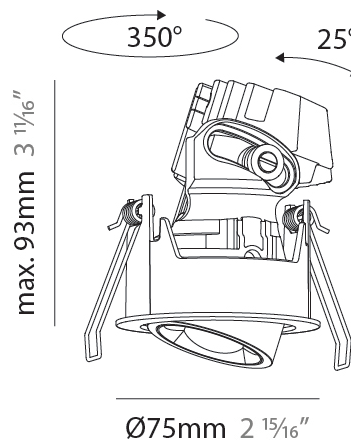

GENERAL

Series: Oiko Pro
Subseries: Oiko Pro Adjustable
Brand: Prolicht
Division: Architectural
Mounting Type: Recessed
Mounting Location: Ceiling
Subcategory: Downlight

PHYSICAL

Shape: Round
Diameter (mm): 75
Diameter (in): 2 15/16
Height (mm): 93
Height (in): 4 1/16
Ceiling Thickness (mm): 1 - 25
Ceiling Thickness (in): 1/16 - 1 3/16
Min. Recessing Depth (mm): 105
Min. Recessing Depth (in): 4 1/2
Light Distribution: Downlight
Weight (kg): 0.248
Diffuser: Lens Pack - Spread Lens / Linear Spread Lens / Honeycomb Louver
Fixture Finish: SSR / BKV / CWI / CRY / HAB / UFT / ITA / RUA / FTG / MYG / LOD / PUS / FRO / FUP / KIA / POP / BLS / SPG / MEY / GOH / GUM / CHC / COM / ABZ / JAG / OBR / MOS / ROR
Fixture Material: Aluminum Die Cast
Cut-out Measurements: D. - 68mm / 2 11/16"

ELECTRICAL

Lamp Type: LED (Zhaga Standard)
Input Wattage (W): 15
Dimming: Tri-Mode (Non-Dimming and Phase Dimming (120Vac only) and 0-10V Dimming)
Driver Included: No
Driver Location: Recessed Housing
Driver Type: Constant Current - Universal
Driver Class: Class 2
Input Voltage (V): 120 - 277
Constant Current (MA): 350

LED

Number of LEDs: 1
Color Temperature (°K): 2700 / 3000 / 3500 / 4000
Max. Delivered Lumen (lm): 1464 / 1556 / 1630 / 1645
Nominal Lumen (lm): 1566 / 1665 / 1743 / 1759
CRI: >90 CRI
Lamp Life (hrs): 50000

OPTICAL

Reflector°: 60

RATINGS AND CERTIFICATIONS

Certified By: Certified for North American Standards
IP rating: IP20