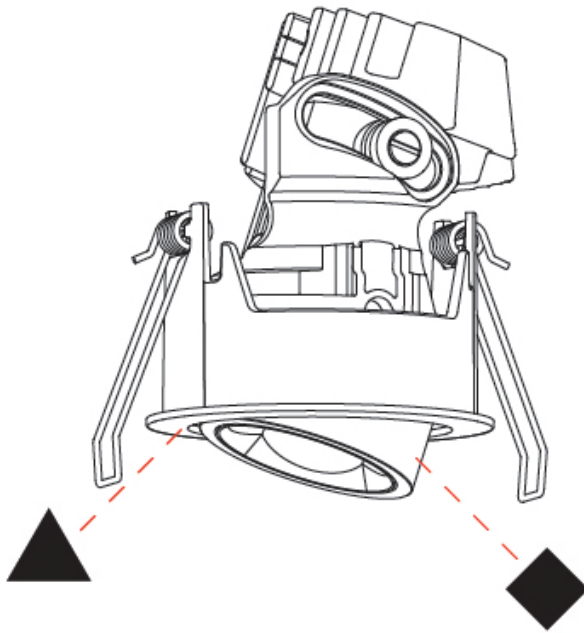

OIKO PRO ADJUSTABLE RECESSED

A35844-

PROJECT

TYPE

SPECIFIER

QUANTITY

DATE

A